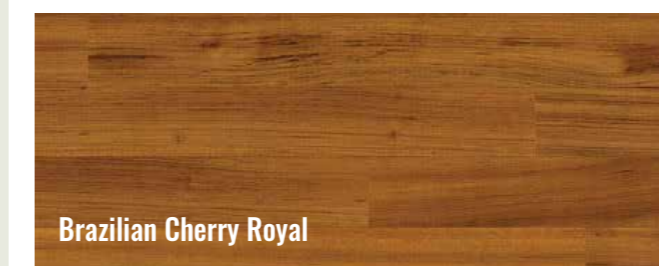

Brazilian Ash

ENGBRASH31/4 ENGBRASH31/4L ENGBRASH51/4