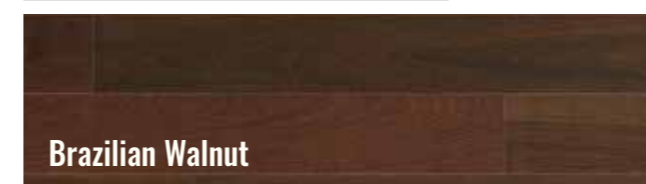

Brazilian Cherry

ENGBBC31/4 ENGBBC31/4L ENGBBC51/4 ENGBBC71/2

Brazilian Chestnut

ENGSU31/4 ENGSU31/4L ENGSU51/4 ENGSUKA71/2

Brazilian Tigerwood

ENGTW31/4 ENGTW31/4L ENGTW51/4 ENGTW71/2

3/8" x 3.1/4"	1/2" x 3.1/4"	Gloss 30%
------------------	------------------	-----------