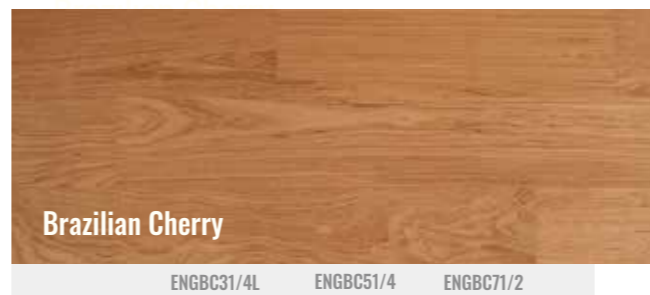

NORDIC BRAZILIAN OAK

Size | 9/16" x 7.1/2" or 1/2" x 5.1/4" (nominal)
Gloss | 10%
Wear Layer | Sawn Face
Species | Brazilian Oak

CLASSICS

The traditional Engineered hardwood.

Size / Gloss

1/2" x 3.1/4"	1/2" x 5.1/4"	5/8" x 7.1/2"
30%	30%	10%

1/2" x 3.1/4"	1/2" x 5.1/4"	Gloss 30%

1/2" x 5.1/4"	5/8" x 7.1/2"	Gloss 10%

5/8" x 7.1/2"	Gloss 10%

Kaffee
ENGBRAOAKKA71/2 ENGBRAOAKKA51/4L2

Alpine
ENGBRAOAKAL71/2 ENGBRAOAKAL51/4L2

Vulkan
ENGBRAOAKVU71/2 ENGBRAOAKVU51/4L2

Nordic
ENGBRAOAKNO71/2 ENGBRAOAKNO51/4L2

Lagom
ENGBRAOAKLA71/2 ENGBRAOAKLA51/4L2

Lett
ENGBRAOAKLE71/2 ENGBRAOAKLE51/4L2

Belyst
ENGBRAOAKBE71/2 ENGBRAOAKBE51/4L2

Glatt
ENGBRAOAKGL71/2 ENGBRAOAKGL51/4L2

Livet
ENGBRAOAKLI71/2 ENGBRAOAKLI51/4L2

Boreal
ENGBRAOAKBO71/2 ENGBRAOAKBO51/4L2

Harbour
ENGBRAOAKHA71/2 ENGBRAOAKHA51/4L2

Jord
ENGBRAOAKJO71/2 ENGBRAOAKJO51/4L2

NEW COLOR