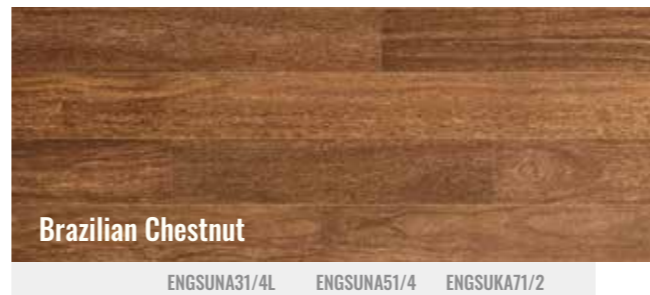

NORDIC BRAZILIAN OAK

Size | 9/16" x 7.1/2" or 1/2" x 5.1/4" (nominal)
Gloss | 10%
Wear Layer | Sawn Face
Species | Brazilian Oak

CLASSICS

The traditional Engineered hardwood.

Size / Gloss

1/2" x 3.1/4"	1/2" x 5.1/4"	5/8" x 7.1/2"
30%	30%	10%

1/2" x 3.1/4"	1/2" x 5.1/4"	Gloss 30%

1/2" x 5.1/4"	5/8" x 7.1/2"	Gloss 10%

5/8" x 7.1/2"	Gloss 10%

Kaffee
ENGBRAOAKKA71/2 ENGBRAOAKKA51/4L2

Alpine
ENGBRAOAKAL71/2 ENGBRAOAKAL51/4L2

Vulkan
ENGBRAOAKVU71/2 ENGBRAOAKVU51/4L2

Nordic
ENGBRAOAKNO71/2 ENGBRAOAKNO51/4L2

Lagom
ENGBRAOAKLA71/2 ENGBRAOAKLA51/4L2

Lett
ENGBRAOAKLE71/2 ENGBRAOAKLE51/4L2

Belyst
ENGBRAOAKBE71/2 ENGBRAOAKBE51/4L2

Glatt
ENGBRAOAKGL71/2 ENGBRAOAKGL51/4L2

Livet
ENGBRAOAKLI71/2 ENGBRAOAKLI51/4L2

Boreal
ENGBRAOAKBO71/2 ENGBRAOAKBO51/4L2

Harbour
ENGBRAOAKHA71/2 ENGBRAOAKHA51/4L2

Jord
ENGBRAOAKJO71/2 ENGBRAOAKJO51/4L2

NEW COLOR