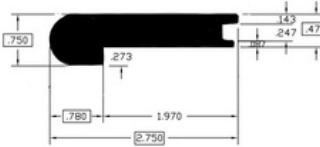

## SPECIFICATIONS

1/2" REDUCER - 2 LBS.

5/8" STAIRNOSE - 4 LBS.

9/16" & 5/8" REDUCER - 2 LBS.

1/2" STAIRNOSE - 4 LBS.

T-MOLD - 2 LBS.

9/16" SQUARE STAIRNOSE - 3 LBS

THRESHOLD - 2 LBS.

1/2" SQUARE STAIR NOSE - 3 LBS.

SCOTIA - 1 LB.

QUARTER ROUND - 1 LB.

3/4" REDUCER - 2 LBS.

3/4" STAIR NOSE - 5 LBS.