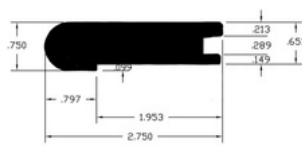

## SPECIFICATIONS

1/2" REDUCER - 2 LBS.

5/8" STAIRNOSE - 4 LBS.

9/16" & 5/8" REDUCER - 2 LBS.

1/2" STAIRNOSE - 4 LBS.

T-MOLD - 2 LBS.

9/16" SQUARE STAIRNOSE - 3 LBS

THRESHOLD - 2 LBS.

1/2" SQUARE STAIR NOSE - 3 LBS.

SCOTIA - 1 LB.

QUARTER ROUND - 1 LB.

3/4" REDUCER - 2 LBS.

3/4" STAIR NOSE - 5 LBS.