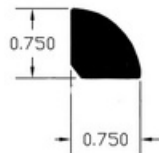

## SPECIFICATIONS

1/2" REDUCER - 2 LBS.

5/8" STAIRNOSE - 4 LBS.

9/16" & 5/8" REDUCER - 2 LBS.

1/2" STAIRNOSE - 4 LBS.

T-MOLD - 2 LBS.

9/16" SQUARE STAIRNOSE - 3 LBS

THRESHOLD - 2 LBS.

1/2" SQUARE STAIR NOSE - 3 LBS.

SCOTIA - 1 LB.

QUARTER ROUND - 1 LB.

3/4" REDUCER - 2 LBS.

3/4" STAIR NOSE - 5 LBS.