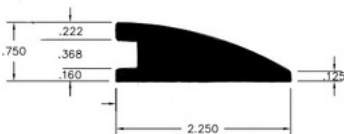

## SPECIFICATIONS

1/2" REDUCER - 2 LBS.

5/8" STAIRNOSE - 4 LBS.

9/16" & 5/8" REDUCER - 2 LBS.

1/2" STAIRNOSE - 4 LBS.

T-MOLD - 2 LBS.

9/16" SQUARE STAIRNOSE - 3 LBS

THRESHOLD - 2 LBS.

1/2" SQUARE STAIR NOSE - 3 LBS.

SCOTIA - 1 LB.

QUARTER ROUND - 1 LB.

3/4" REDUCER - 2 LBS.

3/4" STAIR NOSE - 5 LBS.