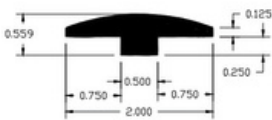

## SPECIFICATIONS

1/2" REDUCER - 2 LBS.

5/8" STAIRNOSE - 4 LBS.

9/16" & 5/8" REDUCER - 2 LBS.

1/2" STAIRNOSE - 4 LBS.

T-MOLD - 2 LBS.

9/16" SQUARE STAIRNOSE - 3 LBS

THRESHOLD - 2 LBS.

1/2" SQUARE STAIR NOSE - 3 LBS.

SCOTIA - 1 LB.

QUARTER ROUND - 1 LB.

3/4" REDUCER - 2 LBS.

3/4" STAIR NOSE - 5 LBS.