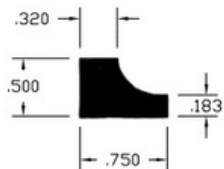

## SPECIFICATIONS

1/2" REDUCER - 2 LBS.

5/8" STAIRNOSE - 4 LBS.

9/16" & 5/8" REDUCER - 2 LBS.

1/2" STAIRNOSE - 4 LBS.

T-MOLD - 2 LBS.

9/16" SQUARE STAIRNOSE - 3 LBS

THRESHOLD - 2 LBS.

1/2" SQUARE STAIR NOSE - 3 LBS.

SCOTIA - 1 LB.

QUARTER ROUND - 1 LB.

3/4" REDUCER - 2 LBS.

3/4" STAIR NOSE - 5 LBS.