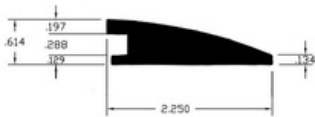

## SPECIFICATIONS

1/2" REDUCER - 2 LBS.

5/8" STAIRNOSE - 4 LBS.

9/16" & 5/8" REDUCER - 2 LBS.

1/2" STAIRNOSE - 4 LBS.

T-MOLD - 2 LBS.

9/16" SQUARE STAIRNOSE - 3 LBS

THRESHOLD - 2 LBS.

1/2" SQUARE STAIR NOSE - 3 LBS.

SCOTIA - 1 LB.

QUARTER ROUND - 1 LB.

3/4" REDUCER - 2 LBS.

3/4" STAIR NOSE - 5 LBS.