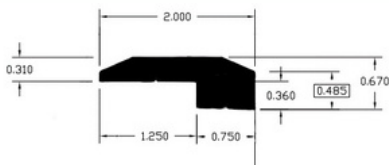

## SPECIFICATIONS

1/2" REDUCER - 2 LBS.

5/8" STAIRNOSE - 4 LBS.

9/16" & 5/8" REDUCER - 2 LBS.

1/2" STAIRNOSE - 4 LBS.

T-MOLD - 2 LBS.

9/16" SQUARE STAIRNOSE - 3 LBS

THRESHOLD - 2 LBS.

1/2" SQUARE STAIR NOSE - 3 LBS.

SCOTIA - 1 LB.

QUARTER ROUND - 1 LB.

3/4" REDUCER - 2 LBS.

3/4" STAIR NOSE - 5 LBS.