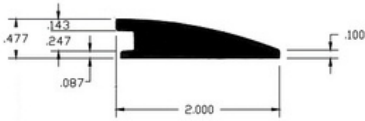

## SPECIFICATIONS

1/2" REDUCER - 2 LBS.

5/8" STAIRNOSE - 4 LBS.

9/16" & 5/8" REDUCER - 2 LBS.

1/2" STAIRNOSE - 4 LBS.

T-MOLD - 2 LBS.

9/16" SQUARE STAIRNOSE - 3 LBS

THRESHOLD - 2 LBS.

1/2" SQUARE STAIR NOSE - 3 LBS.

SCOTIA - 1 LB.

QUARTER ROUND - 1 LB.

3/4" REDUCER - 2 LBS.

3/4" STAIR NOSE - 5 LBS.