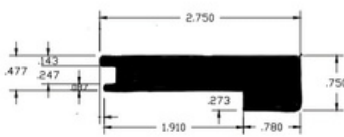

## SPECIFICATIONS

1/2" REDUCER - 2 LBS.

5/8" STAIRNOSE - 4 LBS.

9/16" & 5/8" REDUCER - 2 LBS.

1/2" STAIRNOSE - 4 LBS.

T-MOLD - 2 LBS.

9/16" SQUARE STAIRNOSE - 3 LBS

THRESHOLD - 2 LBS.

1/2" SQUARE STAIR NOSE - 3 LBS.

SCOTIA - 1 LB.

QUARTER ROUND - 1 LB.

3/4" REDUCER - 2 LBS.

3/4" STAIR NOSE - 5 LBS.